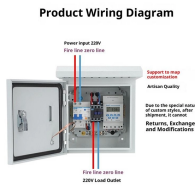

CommScope wall boxes offer efficient fiber connectivity. Easy installation, versatile sizes, and superior cable management.

The fiber optic terminal box is designed for FTTx applications, accommodating at least 4-16 users. It provides ample space for splicing, splitting, storage, and cable management. Suitable for both indoor ...

Buy the HAILE 8 Optical Fiber Termination Box P1-8-FC for secure, efficient fiber optic cable management. Features 8 FC ports, pigtail splice capability, and durable design. Ideal for telecom, ...

The Fiber Optic Terminal Box is a kind of optical fiber management products used to distribute and protect the optical fiber links in FTTH Network. It is available for the distribution and terminal ...