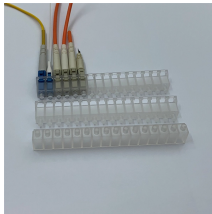

Explore FiberMania fiber optic termination boxes for FTTH and small networks. Durable enclosures with 4-48 ports, adapter compatibility, and easy install.