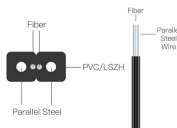

GDR Telecom Site Energy Systems

Fiber optic terminal boxes and pigtails are sold directly

Fiber optic terminal boxes and pigtails are sold directly

8-port desktop fiber optic terminal box includes SC simplex adapters, 8-core single mode pigtails, and flanges. Ideal for FTTH, data center, and office cabling applications with tool-less installation and ...

This Wall Outlet Termination Box is used for splicing and termination between indoor fiber optic cable and pigtails with SC or LC duplex type. The termination box is used for wall mounted or ...

The PPFTB-104A-SCA comes with 4 Simplex SC/APC Coupler Ports installed ...

MEXFOSERV® offers multiple pre-assembled terminal box options for compact fiber management on FTTH installations. It integrates fiber splicing, splitting, distribution, storage in one unit allowing the ...

The PPFTB-104A-SCA comes with 4 Simplex SC/APC Coupler Ports installed with 4 Simplex SC/APC Single mode Pigtails ready for splicing. Indoor Wall Mounted, Single Door Optical Fiber Information ...

This item has been tested to certify it can ship safely in its original box or bag to avoid unnecessary packaging. Since 2015, we have reduced the weight of outbound packaging per shipment by 41% on ...