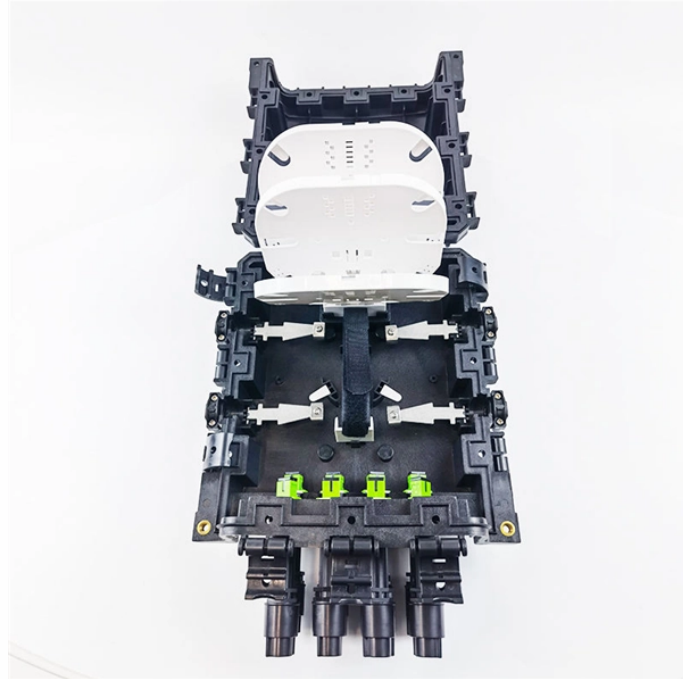

Fiber to 86 Ethernet Port Panel

Fiber to 86 Ethernet Port Panel

 <p>Length:14.5mm Small-end inner diameter:2.0mm Large-end inner diameter:3.5mm Outer diameter:5.2mm</p>	<p>Buy Fiber Optic Panel Terminal Junction Box 86 Information Panels,86 Desktop Box at business.walmart Facilities Maintenance, Repair & Operations - Walmart Business Supplies</p>
---	---

	<p>Tripp Lite's full line of Fiber Panels allows you to add high-density cassettes to your rack installation or complete singlemode or multimode fiber connections with no tools needed.</p>
---	--

	<p>Buy 86 Type Network Port Panel TV Signal Gigabit Ethernet SC Fiber Port Panel Concealed Installation: Network Transceivers - Amazon FREE DELIVERY possible on eligible ...</p>
---	---

	<p>The 86*86*12.7mm, Ultra-slim 2 Port Fiber Wall Socket provides fiber connectivity to office and home,ideal for wall mount and desktop application.</p>
---	---

	<p>Indoor 2port Fiber Optic Distribution Box, 86 Socket Patch Panel Quick Detail: Name: 86 Socket Panel Max capacity: 4 fibers Self-clip design,easy to operate 4 port for LC, SC, ST, FC Can be installed 1*4 ...</p>
---	--

Compact 86-type FTTH fiber panel box for wall mounting, featuring SC/LC compatibility, dust-proof IP45 design, and splice cassette for secure fiber management.

Explore CommScope's efficient and scalable fiber splice panels designed for seamless connectivity. Accommodating LC, SC, and MTP/MPO connectors, these panels are ideal for data centers, ...