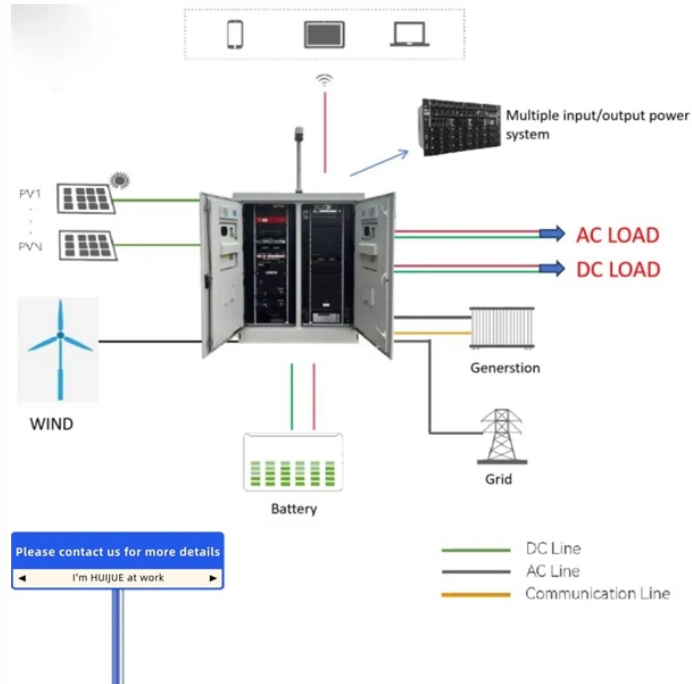

GDR Telecom Site Energy Systems

Fiber to the Home Patch Cord Types

Fiber to the Home Patch Cord Types

Explore fiber optic patch cords for telecom, data centers, and FTTH. From LC/SC to MPO/MTP and armored jumpers, ZION Communication offers high-quality, customizable fiber patch ...

This guide walks you through every variable that matters: fiber type, bandwidth rating, maximum distance, connector compatibility, and real-world deployment scenarios. By the end, you'll ...

A deep-dive into the technology of fiber patch cords. Learn about Single-mode vs. Multimode, LC/SC/MPO connectors, UPC/APC polish types, and critical selection criteria for high ...