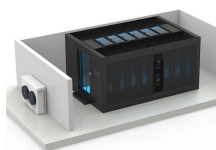

Fiber Optic Termination Box is used in the end termination of drop cables in residential buildings and villas, to fix and splice with pigtails. UnitekFiber supplies ...