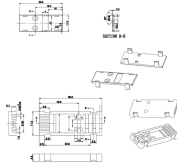

Customize MOQ of Meter Boxes manufacturer from Fiji, deal with top Meter Boxes verified suppliers.