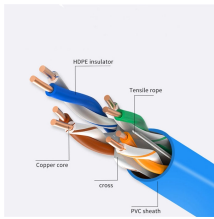

The XL type low-voltage power distribution cabinet uses domestically designed new components. The enclosure is made of bent steel plates, featuring a compact structure, easy maintenance, and flexible ...

We use cut-edge tools and modern machinery to manufacture premium quality Electrical Panels, LT Distribution Panels, Cable Bus Ducts, Power Generators, and Electrical Transformers in Fiji.

This cabinet integrates components such as circuit breakers, transformers, and monitoring devices to safely and reliably manage power distribution across different loads.

Fiji power strips and PDU power distribution units for surface mount, rack mount and general purpose applications. Multiple outlet power strips are manufactured in accordance to Fiji standards with ...