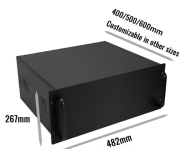

Leading Energy Storage Cabinet Manufacturer - Quality, Speed & Affordability Combined Read more

Simply put, a distribution cabinet is an enclosure that contains circuit breakers, relays, busbars, and monitoring devices. It ensures that electricity is delivered safely and efficiently to different sections of ...