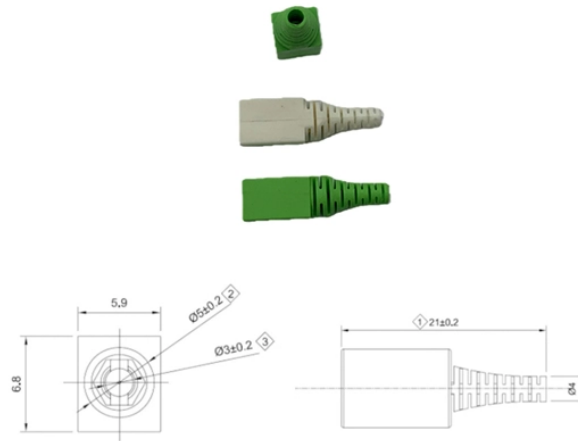

GDR Telecom Site Energy Systems

Fiji Optical Receiver

Fiji Optical Receiver

DYNAMIX BLUECAST-2 BLUETOOTH 5.0 TRANSMITTER RECEIVER FOR DIGITAL OPTICAL TOSLINK/SPDIF.

Fiji bundles together many popular and useful ImageJ plugins for image analysis into one installation, and automatically manages their dependencies and updating. Like ImageJ itself, Fiji is an open ...