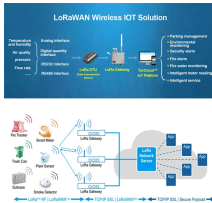

Eaton's B-Line series metallic cable ladder systems are designed to provide superior strength to weight ratio while providing a lower total installed cost cable management solution.