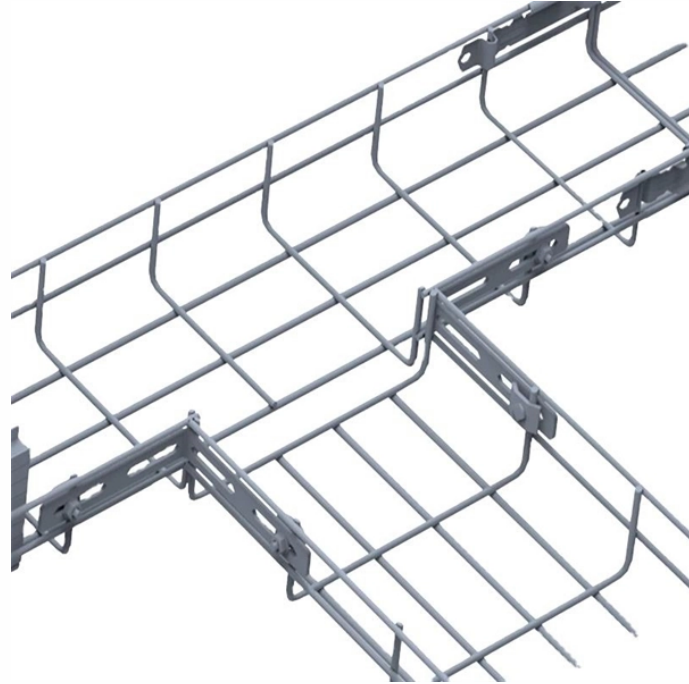

## Filing of Cable Tray Elbows Standardized Cost

Eaton's submittal builder tool for B-Line series cable ladder and tray allows you to easily filter, select and download straight section, fitting and accessory submittals.

We offer complete kits to provide you with cable tray ready to install under new or existing raised floors based on the unique requirements at your facility.

Fabricated in numerous styles (wiremesh, ladder, ventilated trough, channel, and solid-bottom) and sizes, cable tray provides the greatest versatility among cable support systems, while offering ...

Price List Cable Tray 2024 - Free download as PDF File (.pdf), Text File (.txt) or view presentation slides online.

Cable tray are used in wiring of buildings to support electrical cables and wires that are used to distribute power, controls and communication. The cable tray are for hot dip galvanized ...

Fitting and accessories. with the same or different width of the cable run. All fittings are available in sizes and types corresponding to the straight cable tray sections. These fitting are including: elbow, ...