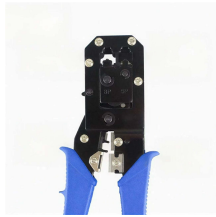

Finished Supports for Cable Tray Hangers

Finished Supports for Cable Tray Hangers

16 inch length profile Patented FAS style attachment secures tray without nuts and bolts
Can be used in trapeze for tray widths of 12 inches or wall or under floor applications Pre-Galvanized finish is for ...

Hardware for attaching to tray is included. C-Clamps allow the direct support of hanger rods on I-beams, wide flange beam sections and angles and are supplied in unfinished iron. These cable tray clamps ...

Cablofil Wiremesh Cable Tray concept based upon performance, safety and economy; three qualities which make Cablofil Wiremesh Cable Tray system preferred by installers. Cablofil ...

Complete cable tray hanger kit with options for finishes and hardware.

Shop for Cable Tray - Hangers at Platt 8 inch C bracket Used in ceiling or wall installations
Patented FAS style attachment secures tray without nuts and bolts Used in ceiling or wall installations Can be ...