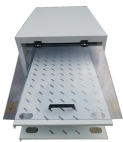

## Finished fixed price of cable tray elbows

Cable tray are used in wiring of buildings to support electrical cables and wires that are used to distribute power, controls and communication. The cable tray are for hot dip galvanized ...

Cable Tray Washer Kit, Steel (50 Pack) Cable Tray Splicer, Washer Kit, Material: Carbon Steel, Finish: Electroplated Zinc, Package of 50

Price List Cable Tray 2024 - Free download as PDF File (.pdf), Text File (.txt) or view presentation slides online.

A range of nearly twenty fittings makes the system customizable, accommodating any kind of tricky configuration. Users can achieve design flexibility with numerous sizes of horizontal and vertical ...