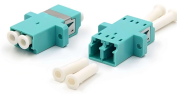

Fireproof cable tray end caps

Fireproof cable tray end caps

Description End Cap End caps close off terminal ends of a straight channel or transitional fitting to protect cables and provide a finished look.

Covers and protects exposed ends of cable runway and auxiliary framing bar and channel. Reduces chances of personal injury and equipment damage. **Key Features and Benefits** •Made of fire

...

Quest offers rubber end caps for covering terminated/jagged cut ends of cable tray. Not only does it make the trays look professional, but it also protects the installers from cuts and unnecessary harm.

Can't find what you are looking for? Please fill out our non-stock/special order form and we'll get right back to you. Thanks!

End Closing Kit, 12", Black Includes One End Closing Tube and Two Corner Clamps: For Closing the Stringers of a Single Piece of Runway, 12", Black, For Use with 12" Runway

Its innovative two-part design installs easily around non-compliant cable tray penetrations, rapidly restoring fire resistance. Ideal for retrofit environments, the EZ Path Cable Tray Retrofit Device ...