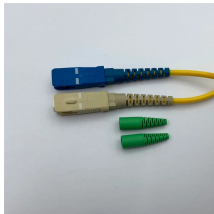

Fireproof cable tray end caps

Fireproof cable tray end caps

Description End Cap End caps close off terminal ends of a straight channel or transitional fitting to protect cables and provide a finished look.

Covers and protects exposed ends of cable runway and auxiliary framing bar and channel. Reduces chances of personal injury and equipment damage. **Key Features and Benefits** •Made of fire

...

Quest offers rubber end caps for covering terminated/jagged cut ends of cable tray. Not only does it make the trays look professional, but it also protects the installers from cuts and unnecessary harm.

Can't find what you are looking for? Please fill out our non-stock/special order form and we'll get right back to you. Thanks!

End Closing Kit, 12", Black Includes One End Closing Tube and Two Corner Clamps: For Closing the Stringers of a Single Piece of Runway, 12", Black, For Use with 12" Runway