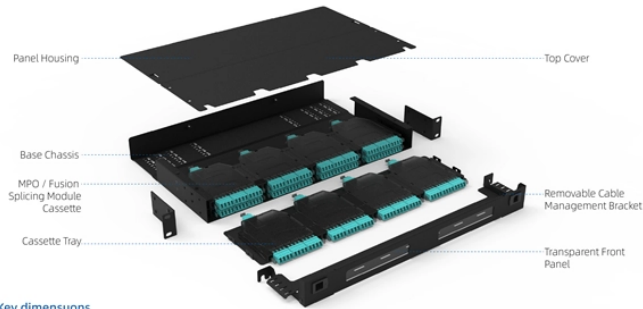

Fireproof cable tray price and right angle elbow

Component Diagram