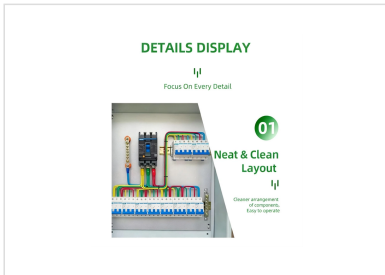

1075KWHH ESS

These wire mesh cable trays suspend cables and ensure that your important ...

Maximize cable management with our Ceiling Cable Trays that are customizable and perforated. Offering a variety of accessories and can be easily modified or expanded, ensuring compatibility with ...

The cable tray is installed with C-type ceiling suspension. The position of the expansion hole is the center distance of the screw (applicable to screws below M12).

Various solutions for different wire mesh cable tray ceiling mounting installations.