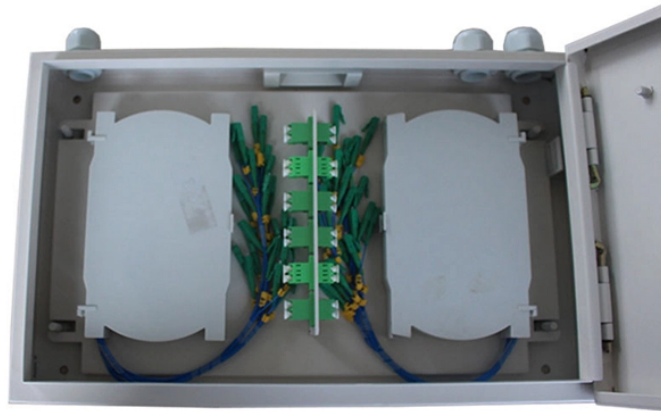

GDR Telecom Site Energy Systems

Flat-type distribution box

Flat-type distribution box

Futina FTTL series DB box 20/26/36 way is divided into two kinds, flush mounted type and surface mounted type. The DIN-rail can be adjustable, and the two terminals (ground connection and zero ...

DC Micro Style Distribution Boxes Four-pin, One Signal per Port Cable Connector Distribution Box Eight-port DC Micro Distribution Box Specifications

KLV energy compact distribution boxes now provides even more flexibility. The family is complemented thanks to new 5-row flush-mounted and hollow-wall distribution boards with up to 60 modules plus 10 ...

This type of distribution box is used in residential and commercial buildings to distribute electricity to different circuits and protect them from overload or short-circuiting.

Surface type distribution box with flat door - Distribution box - Distribution boxes

Premium-Line FTTH distribution box is aim designed for multi-purpose applications in FTTH projects, the dual layer design supports direct termination, and also FTTH distributions via mini splitter built in, ...