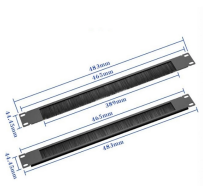

Floor Distribution Boxes (5) Fiber optic and Hybrid outlets (7) FTTx Cables (6) Outdoor IP 67 Solution (1) ADSS Fittings (5) Fast & fuse connectors (1) Copper Connectivity (36) Copper CATx accessories (8) ...