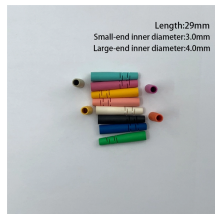

The GP-T404-24F is a compact fiber optic floor terminal box for FTTH in MDUs, supporting 12/24 fiber splices and cable transitions for riser and horizontal setups.

The optical network unit to the single house, floor distribution of residence building and upon head power utility installation, always requires compact design, easy installation and operation, as well as ...

Fiber Floor Box, FODB-8A-2B other called fiber optical distribution box, is a device developed to terminate feeder optic cable to fiber optical cords, patch cords, pigtail cords on the routes of last mile ...