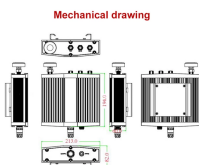

A gasket between floor and box, “green seal” lid and brushes around power and network cables makes EBA-ZL air tight with zero leakage allowing HVAC to run at peak efficiency.

Your one-stop shop for resources and information to design and build floor box specs for new constructions, renovations, and more. Discover all our resources, tools, and specifications for floor ...