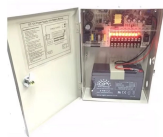

Upgrade your outdoor power setup with this 4-Way Outdoor Breaker Box, ...