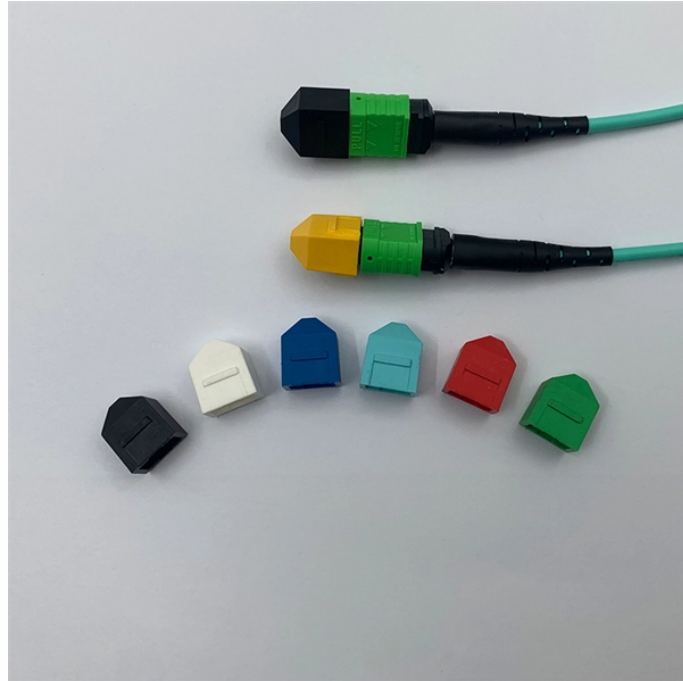

GDR Telecom Site Energy Systems

Free quote for 25G access switch