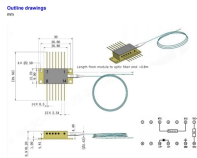

Modular sliding or swinging door versions available with optional “soft” self-closing mechanisms and hold-open provisions. Accommodates aisle widths from 36” wide to 96” wide. Standard ...

Want an easy way to improve cooling efficiency in your data center or server room? Eaton's SmartRack Aisle Containment System is an easy-to-assemble structure designed to keep hot and cool air ...