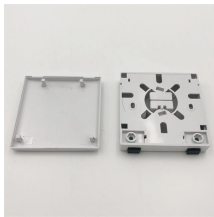

Rittal's aisle containment solutions reduce data center cooling costs by up to 30%. Modular design ensures quick deployment, improved airflow control, and easy scalability with existing IT infrastructure.