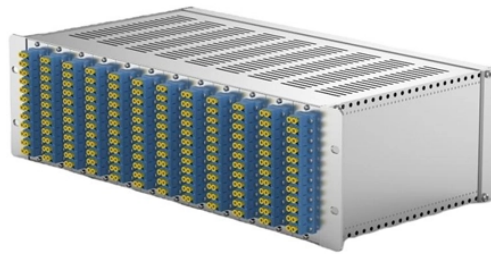

French Level 1 Temporary Distribution Box

French Level 1 Temporary Distribution Box

These electrical distribution boxes can be equipped with Marechal plugs and when wired together form an extremely robust unit. They are practical for connecting your portable power tools, construction ...

Get the power you need with Southwire's high-quality temporary power distribution boxes.

These temporary power distribution boxes feature 1, 3 or 4 adjustable circuit breakers, with a range of amperage and voltage ratings. The Load Master® Series portable power distribution racks are ...

Temporary power distribution boxes and carts serve as hubs to connect electrical loads and have multiple outlets to distribute power. Also called power spider boxes, they provide temporary power for ...

Power Distribution Box Temporary Distribution Box 50 Amp/30Amp 125/250V, Waterproof IP67 with Multiple GFCI Outlets, L14-30P and SS2-50P Inlet, for Industrial and Commercial Use

Porta-Safe® offers powerful, portable temporary power distribution units for outages and turnarounds. Check out our Two & Four Wheeled Carts now.