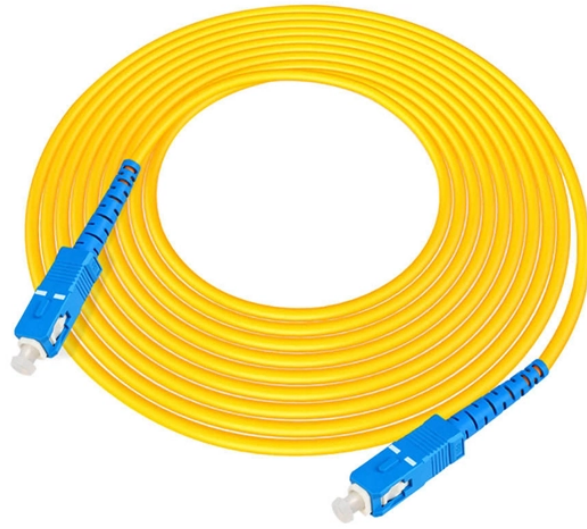

Function of SC Fiber Optic Patch Cords

Function of SC Fiber Optic Patch Cords

This guide will help you quickly understand the main types of fiber patch cords and how to choose the right solution for your project - and how ZION can support you with stable quality, ...

An optical fiber patch Cable is a jumper wire used to connect from equipment to an optical fiber cabling link, and it is usually used for the connection between an optical transceiver and a ...

This guide will help you quickly understand the main types of fiber patch cords and how to choose the right solution for your project - and how ZION ...

SC and LC patch cords are both reliable, but their designs cater to distinct network needs. SC excels in rugged, low-density environments like telecom and enterprise LANs, while LC ...

An SC cable, often referred to as an SC connector cable, is a type of fiber optic cable terminated with SC (Subscriber Connector) connectors on both ends. It is primarily used in ...

Learn about SC, LC, FC, and ST fiber optic patch cords, their uses in FTTH, telecom, and data centers, and how to choose the right type.

Compare LC, SC, FC & ST fiber-optic connectors — size, coupling, and ideal use cases — to help you choose the best fit for your network setup.