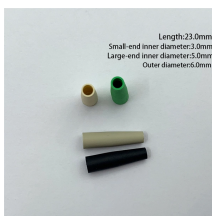

Enable this function to help correct the projected picture's color when the projection • Wall Color surface is not white. You may choose a color similar to that of the projection surface from these options: Light ...