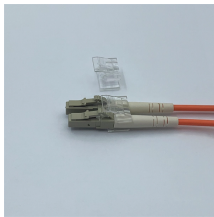

## GR High Beam Module

## GR High Beam Module

Our CANBus module provides a high-beam output, to use as a trigger, thus enabling the wiring of driving lights/light bars etc. Not requiring complex installation, as with other brands, our module is super ...

By connecting to the CAN Low and Can High cables and creating a power supply for the adapter, the module determines the high beam function and outputs this via the violet cable.

latest OSRAM high-performance LED technology. Highly efficient reflector and lens optics allow for a s. enhanced safety and visibility DURABILITY 90mm lens is made of hard-coated, high-impact ...