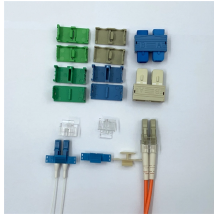

Fire Rated Cable Trays are built to boost flame retardancy while fitting into tight ceiling spaces. Offering a sleek, clean finish for indoor or outdoor use, it provides value with a 78mm depth that ensures ...

It is the largest cable tray manufacturer and supplier on the B2B platform. The company's main products include wire mesh cable trays, trough cable trays, trapezoidal cable trays, cable trays, large-span ...