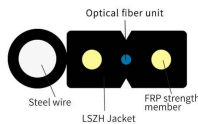

Cable trays and baskets are designed to help support and route cable bundles in an organized manner along ceilings or walls. Shop for cable tray systems now.