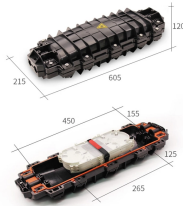

Galvanized cover plate for wire mesh cable trays

Galvanized cover plate for wire mesh cable trays

Cable Tray Cover is a solid cover that prevents build up of dust and particles on cabling. Protects cables from damages of falling items.

Cable Tray Cover is a solid cover that prevents build up of dust and particles on ...

Cover snaps onto the channel base. Hinged feature allows easy access to add or remove cables.

Cablofil Cable Cover, Series: CVN, 12 in Tray Width, 39.6 in Length, 3/4 in Height, For Use With: 10 in L Wire Mesh Cable Tray, 1008 Carbon Steel, Hot Dipped Galvanized

These cable tray straight sections are made from high-quality zinc plated steel with a chrome finish. Designed with electro-zinc resistance, these cable trays are protected from weather and chemical ...