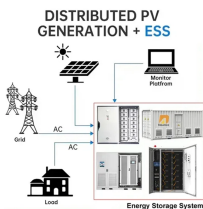

The load capacity of the cable trays according to the support width can be read off in the diagram using load curves - here, shown as an example for a cable tray with the tray widths 100 to 600 mm.

With simple installation and ease of repositioning, they are a quick and reliable method for securing, routing and protecting wires and cables. Secure cables with neodymium magnet holders and locking ...