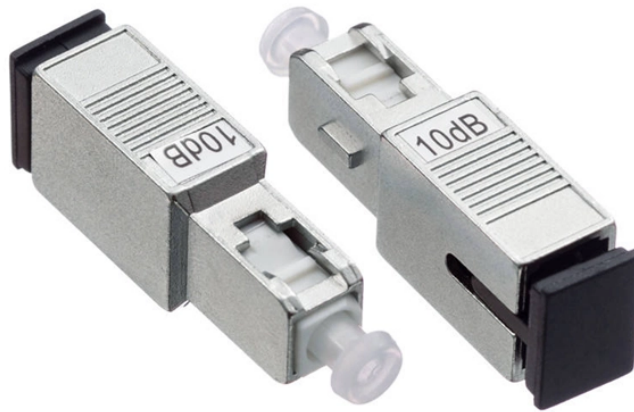

Gel-sealed linear connector box

Gel-sealed linear connector box

Pre-filled Gel Connectors ideal for sealing, protecting and make safe electrical connections.

The box is already prefilled with gel and seals the connection immediately, allowing electrical systems to be deployed right after installation without interruption - quickly, easily and reliably.

This Solution is Compatible with a Wide Range of WAGO Connectors, Including WAGO 221, WAGO Lever Nuts, and WAGO Inline Wire Connectors. Free from Silicone, the Gelbox is Ideal for Use in ...

Find waterproof gel boxes designed for electrical connector protection. WAGO Gel Boxes ensure reliable performance in wet conditions.

5630/////26 Miniature Paguro gel connector junction box black, 2 cable entry 6-8mm with 2 pole terminal block Datasheet CAD Line Drawing Quote Me

The box is prefilled with gel and seals the connection immediately, allowing electrical systems to be deployed right after installation without interruption - quickly, easily and reliably.

A simple way to bring indoor connectors outdoors
Pre-filled gel accessories for sealing, protecting and making safe electrical connections

It is available in nine sizes. Each box has a terminal diagram that specifies a fixed assignment depending on what connectors will be used.