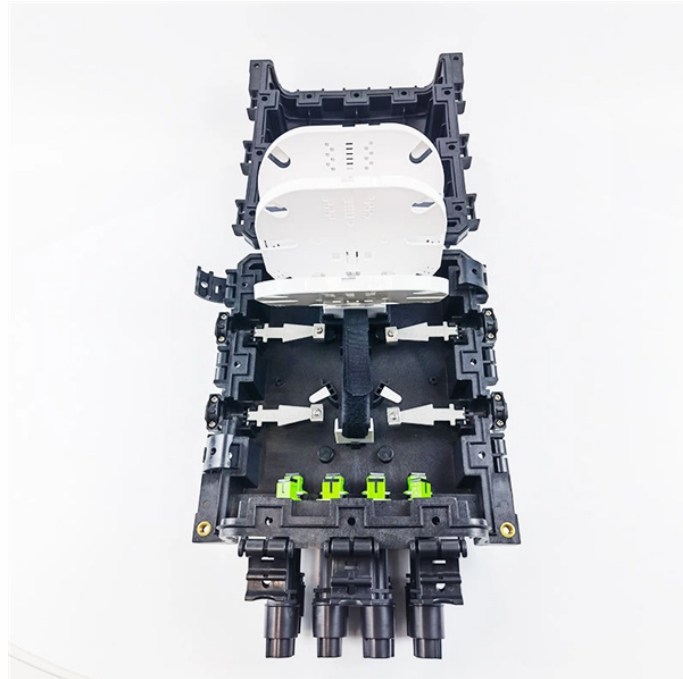

German RoHS compliant enterprise-grade optical router 25G