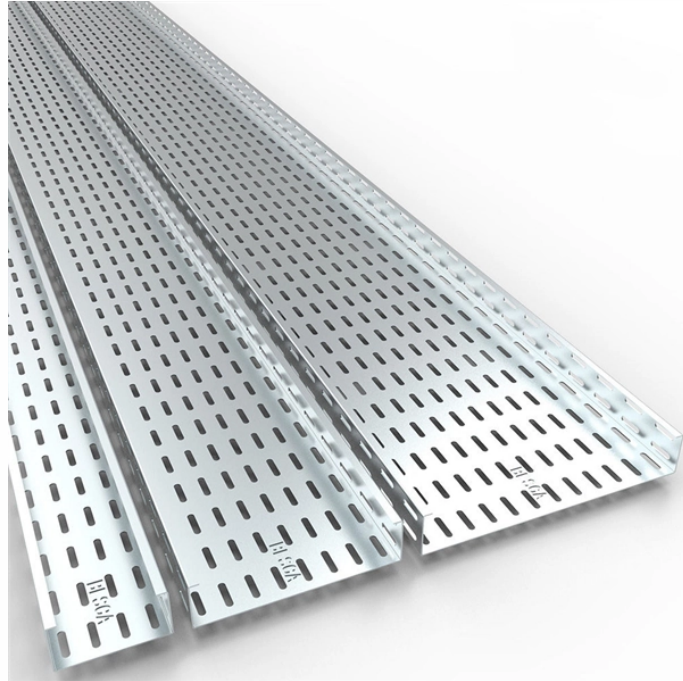

GDR Telecom Site Energy Systems

German cable tray engineering

German cable tray engineering

The large selection of materials and surface finishes means they can be used in a variety of ways, both indoors and outdoors. Cable trays are an integrated, highly flexible cable support system when used ...

Discover all relevant Cable Tray Manufacturers in Germany, including Hirschmann Automation and Control and OBO BETTERMANN

5 Items Show 25 50 75 100 per page Sort By Cable Trays in various edge heights Edge Height 35 Edge Height 50 Edge Height 60 Edge Height 85 Edge Height 100 Edge Height 110 Fittings in various edge ...

These manufacturers offer a wide range of cable tray systems, catering to diverse industry needs and adhering to stringent international standards for safety and performance.

Four different mesh cable tray types are available, depending on the requirements, area of application and cable quantity. The innovative Magic connection system of the GRM and G-GRM mesh cable ...

DKC is a European leader, and offers a comprehensive range of cable tray systems and energy protection, transport and distribution solutions for civil and industrial infrastructures.

We are a full service provider, specialising both in cable management for ceilings, walls and floors and in technical consulting, planning and installation/assembly.