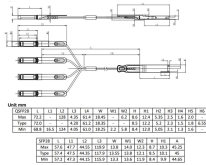

Besides PCB assembly, we also manufacture control cabinets, turnkey and in any quantity. We cover everything from the processing of standard enclosures to your individual special enclosure.

Designed to manage power supply within 19" server racks or outdoor enclosures, this Germany type PDU (Power Distribution Unit) features multiple outlets, allowing you to distribute power to a wide ...