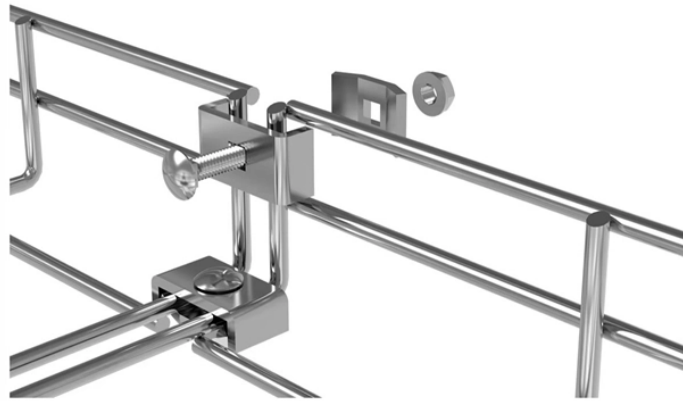

Germany wholesale core switch LPO