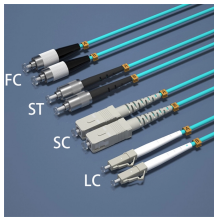

Shop from huge collection of Switches & Sockets on Ghana's prime online store for Building Materials, Steel & Engineering Material, Hand and Power tools, Hardware, and More. Free delivery and returns ...