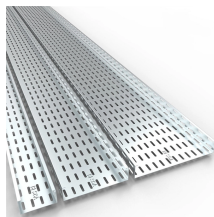

Home / Solar Company in Ghana / Solar Battery Price in Ghana / 100KWH Battery Energy Storage Container BESS