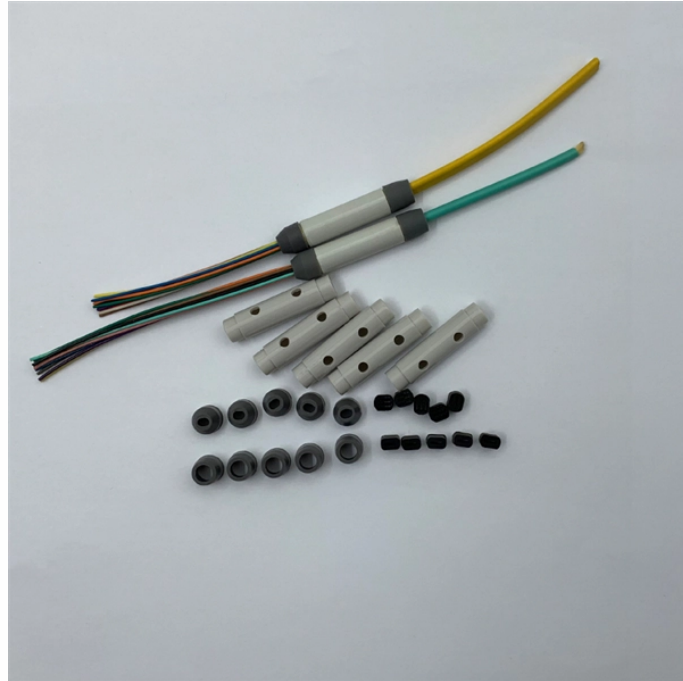

Gjxh-4b6 Optical Cable Connector

Gjxh-4b6 Optical Cable Connector

Discover premium quality steel 4 cores fttth drop optic cable gjxh 4b6 designed to enhance connectivity and performance. Ideal for business buyers seeking reliable solutions.

1000m Fiber Optic Cable Indoor Patch Cord GJXH-4B6, 4 Cores Single Mode Jumper, G657A, 2 Steel Strengthened (4Core 2Steel-Black)

FTTH DROP cable GJXH-1,2,4B6 Model Number : GJXH-1,2,4B6 Brand : SOFTEL MOQ : 1

Purchase Kaitron GJXH-4B6 4-core metal entry fiber optic cable in white. UV-resistant, metal-reinforced for aerial and entry installations, perfect for FTTH and broadband networks.

Product Summary: ASDJKL Communication Equipment 1000meters/Roll Fiber Optic Cable Indoor Patch Cord GJXH-4B6 4 Cores 2 Steel Single Mode Jumper G657A Optical Fiber ...

It mainly exports to Portugal, Spain, and Georgia with a positive review rate of 98.4%. Excellent equipment measures only at 1610, for active fiber, but well configured the equipment can measure ...

The dish-shaped drop-in optical cable for access network (for indoor wiring) places the optical communication unit (optical fiber) in the center, and places two parallel non-metal reinforcements ...