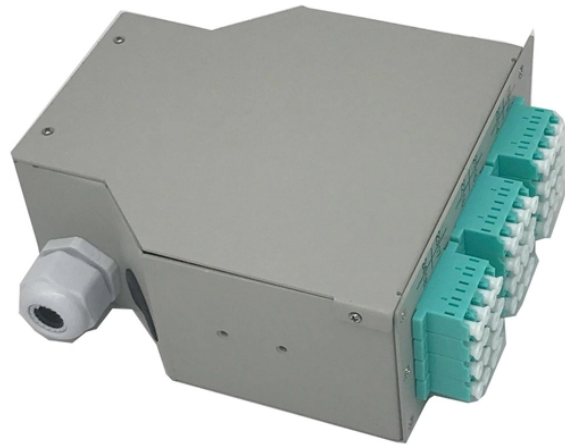

Good large-size electrical distribution box price