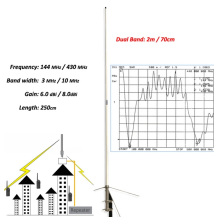

Browse our nonmetallic fiberglass cable tray systems offering superior resistance to corrosive conditions in petroleum, mining, and fertilizer industries.