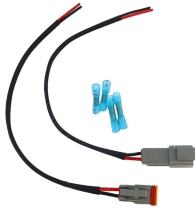

GDR Telecom Site Energy Systems

Grid cable tray crossarm

Grid cable tray crossarm

Installed between the pole-mounted crossarm and line fittings, it improves mechanical stability, reduces stress concentration, and ensures reliable ...

MP Husky's cable tray selector for choosing the correct tray type (ladder, solid bottom, perforated, wire mesh) and size based on load, cable type and installation requirements.

The Wyr-Grid® Overhead Cable Tray Routing System has been proven to reduce labor costs by 50% when benchmarked against existing wire basket and ladder rack systems.

We offer various lengths, hardware configurations, and pole mounting options for both deadend and tangent applications.

The Wyr-Grid® Overhead Cable Tray System is designed to route and manage copper data cables, fiber optic, or power cables within data centers, connected buildings, and industrial automation applications.

Electrical cross arms, also known as braces or traverses, are vital components of overhead transmission and distribution lines. They serve as support structures for insulators, conductors, and other electrical ...