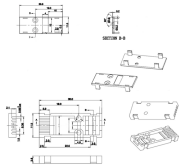

Hubbell's NEXTFRAME® Ladder Tray is the effective and widely used cable runway that supports and delivers bundles of cable between cabinets, racks, and closets, along walls, and suspended from ...