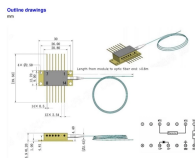

Choose from our wide range of cable carrier sizes and finishes. Our range of components lets you configure a cable tray to route cables through unused space while keeping them accessible for easy ...