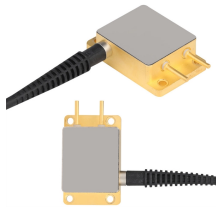

## Gtr integrated fiber optic patch panel

## Gtr integrated fiber optic patch panel

Simplify connections and cable management with our versatile selection of fiber optic patch panels and fiber patch panel adapters. Available in a wide range of customizable options, our fiber patch panels ...

Our offerings include patch panels with options like 1U, 2U, 12 Port, and 24 Port, available in SC, ST, LC, and other connector types. Our patch panels and splice boxes ensure the proper connection and ...

Fiber patch panels are devices with multiple ports for fiber connectors, used for fiber cable management, e.g. at incoming fiber cables.

Explore CommScope's efficient and scalable fiber splice panels designed for seamless connectivity. Accommodating LC, SC, and MTP/MPO connectors, these panels are ideal for data centers, ...