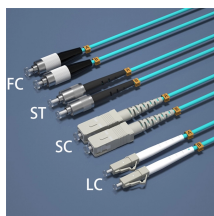

## Guangzheng 12 the main trunk of the light delivery box

How to find cranks, batteries, and more by accessing the Deathloop delivery booths using the required code.

After inspecting the "Trunk Box Delivery" email, we determined that it is spam. This phishing letter states that the recipient will receive an exorbitant sum of money after they pay a fee ...

CZ-12 has a stage diameter of 3.8 metres, a first for China. It is launched from the new commercial launch site located at China's coastal spaceport in Wenchang.

LDOE Complete Guide Delivery Terminal | Port | Last Day On Earth Survival LDOE Delivery Reputation, sunken box, Chopper skin and port delivery terminal ...more.