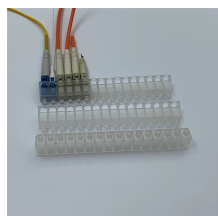

Cables, pigtails, and patch cords pass through their own paths without interfering ...