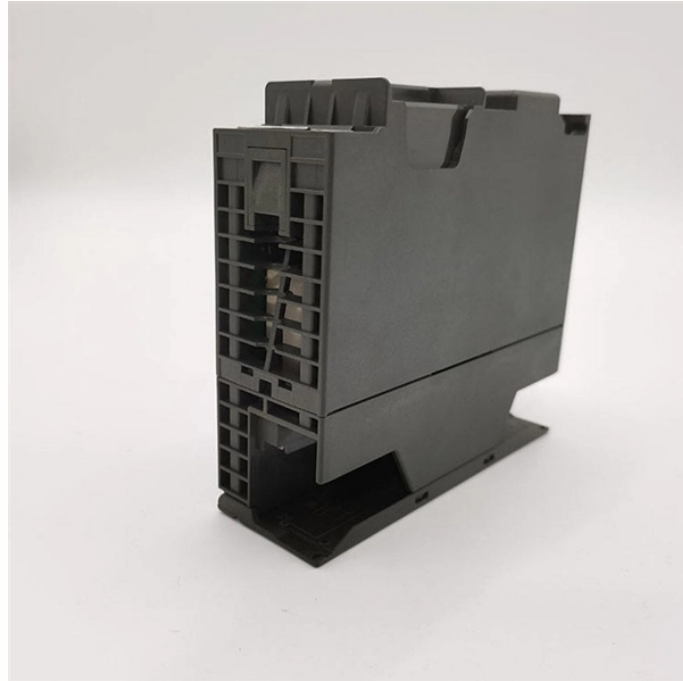

GDR Telecom Site Energy Systems

H600 Distribution Box

H600 Distribution Box

Are you looking for a compact, easy-to-install waterproof fuse and relay box? The HWB60-AL Series Hard-Wired Waterproof Power Distribution Box with AssureLatch™ is a great choice for protecting ...

This large, strong surface-mounted Electricity Meter Box is made from thick, insulating, fire-resistant, and self-extinguishing composite GRP (Glass Reinforced Plastic).

KLV energy compact distribution boxes now provides even more flexibility. The family is complemented thanks to new 5-row flush-mounted and hollow-wall distribution boards with up to 60 modules plus 10 ...

This versatile material ensures our products are lightweight yet robust, providing reliable protection for electrical systems in both industrial and residential settings. Choose VIOX for distribution boxes that ...

Metalbox Plus metal box with adjustable depth for built-in installation, H600, for distribution manifolds and mixing units. In galvanised sheet metal with plasticised frame and door, in white RAL 9010. ...