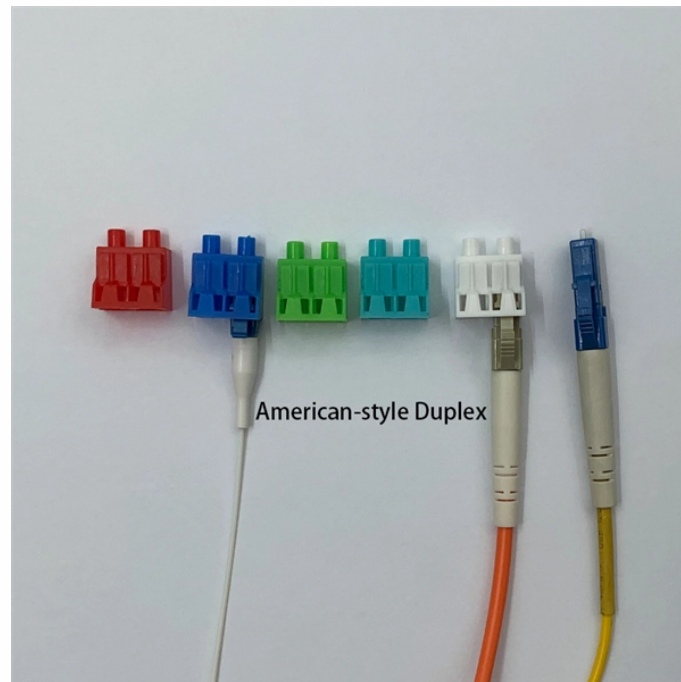

HDMI Wireless Optical Transmission Modulator Driver Board

HDMI Wireless Optical Transmission Modulator Driver Board

In Stock New Item RoHS Compliant Featured Item Discounted Item

For our optical component and module customers, this highly differentiated set of products provides a unique roadmap that improves performance and reliability, while simplifying design, lowering costs ...

When purchasing an HDMI RF modulator, consider factors such as transmission distance and high-definition format support to find the right device for your needs.

The transmitter supports HDMI video input, and the receiver provides HDMI and AV video output, ensuring versatile connectivity for diverse systems. Users can configure the system via ...

Converts HD audio/video signals from any device into DVB-C/T/ATSC/ISDB-T RF output. Simply connect to any PC and control the unit via Thor Broadcast's proprietary GUI which has been touted ...

Connect any HDMI device such as a Satellite Receiver, CCTV DVR/NVR, Blu-ray player, TV Box, etc and watch in crystal clear Full HD 1080p over a coaxial RF system.

Multiple modulators can be cascaded to increase the number of channels to support SMATV system. They are great choice to compose and transport video/audio signal from Satellite/Cable TV set-top ...

The MAX3942 is designed to drive high-speed optical modulators at data rates up to 10.7Gbps. It functions as a modulation circuit, with an integrated control op amp externally ...