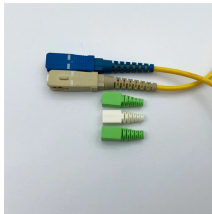

Handheld Fiber Optic End-Face Inspection Instrument in Indonesia

EasyGetWiFi, its portable handheld fiber end-face visual inspector. Equipped with WiFi and USB port for image transmission, EasyGetWiFi can transfer the captured fiber end-face image quickly to display ...

Automate fiber inspection with an all-in-one tool from VIAVI. Alone or connected (WiFi, USB), FiberChek is the essential fiber tool.

Dimension is committed to building a series of portable fiber optic end face probes/microscopes, becoming ideal tools for inspecting fiber connector end-face defects before and after network ...

Temukan alat komunikasi optik dari Novker dan Grandlinkin — solusi andal untuk pengujian, instalasi, dan perawatan jaringan fiber optik dengan hasil cepat dan akurat.

The internal structure of the handheld WIFI end-face detector has been redesigned to provide a longer lifespan. No matter how harsh the environment, the internal optics will not deteriorate, and the image ...

Turn your Android™ or iOS device into a fully automated fiber inspection solution delivering fast and consistent test results. With no wires in your way or cumbersome battery pack, it provides ...

This full function fiber inspection scope is a fully automated tool to check and analyze fiber optic connector end faces for dirt, condition, and quality as per IEC61300-3-35 requirements. Images are ...